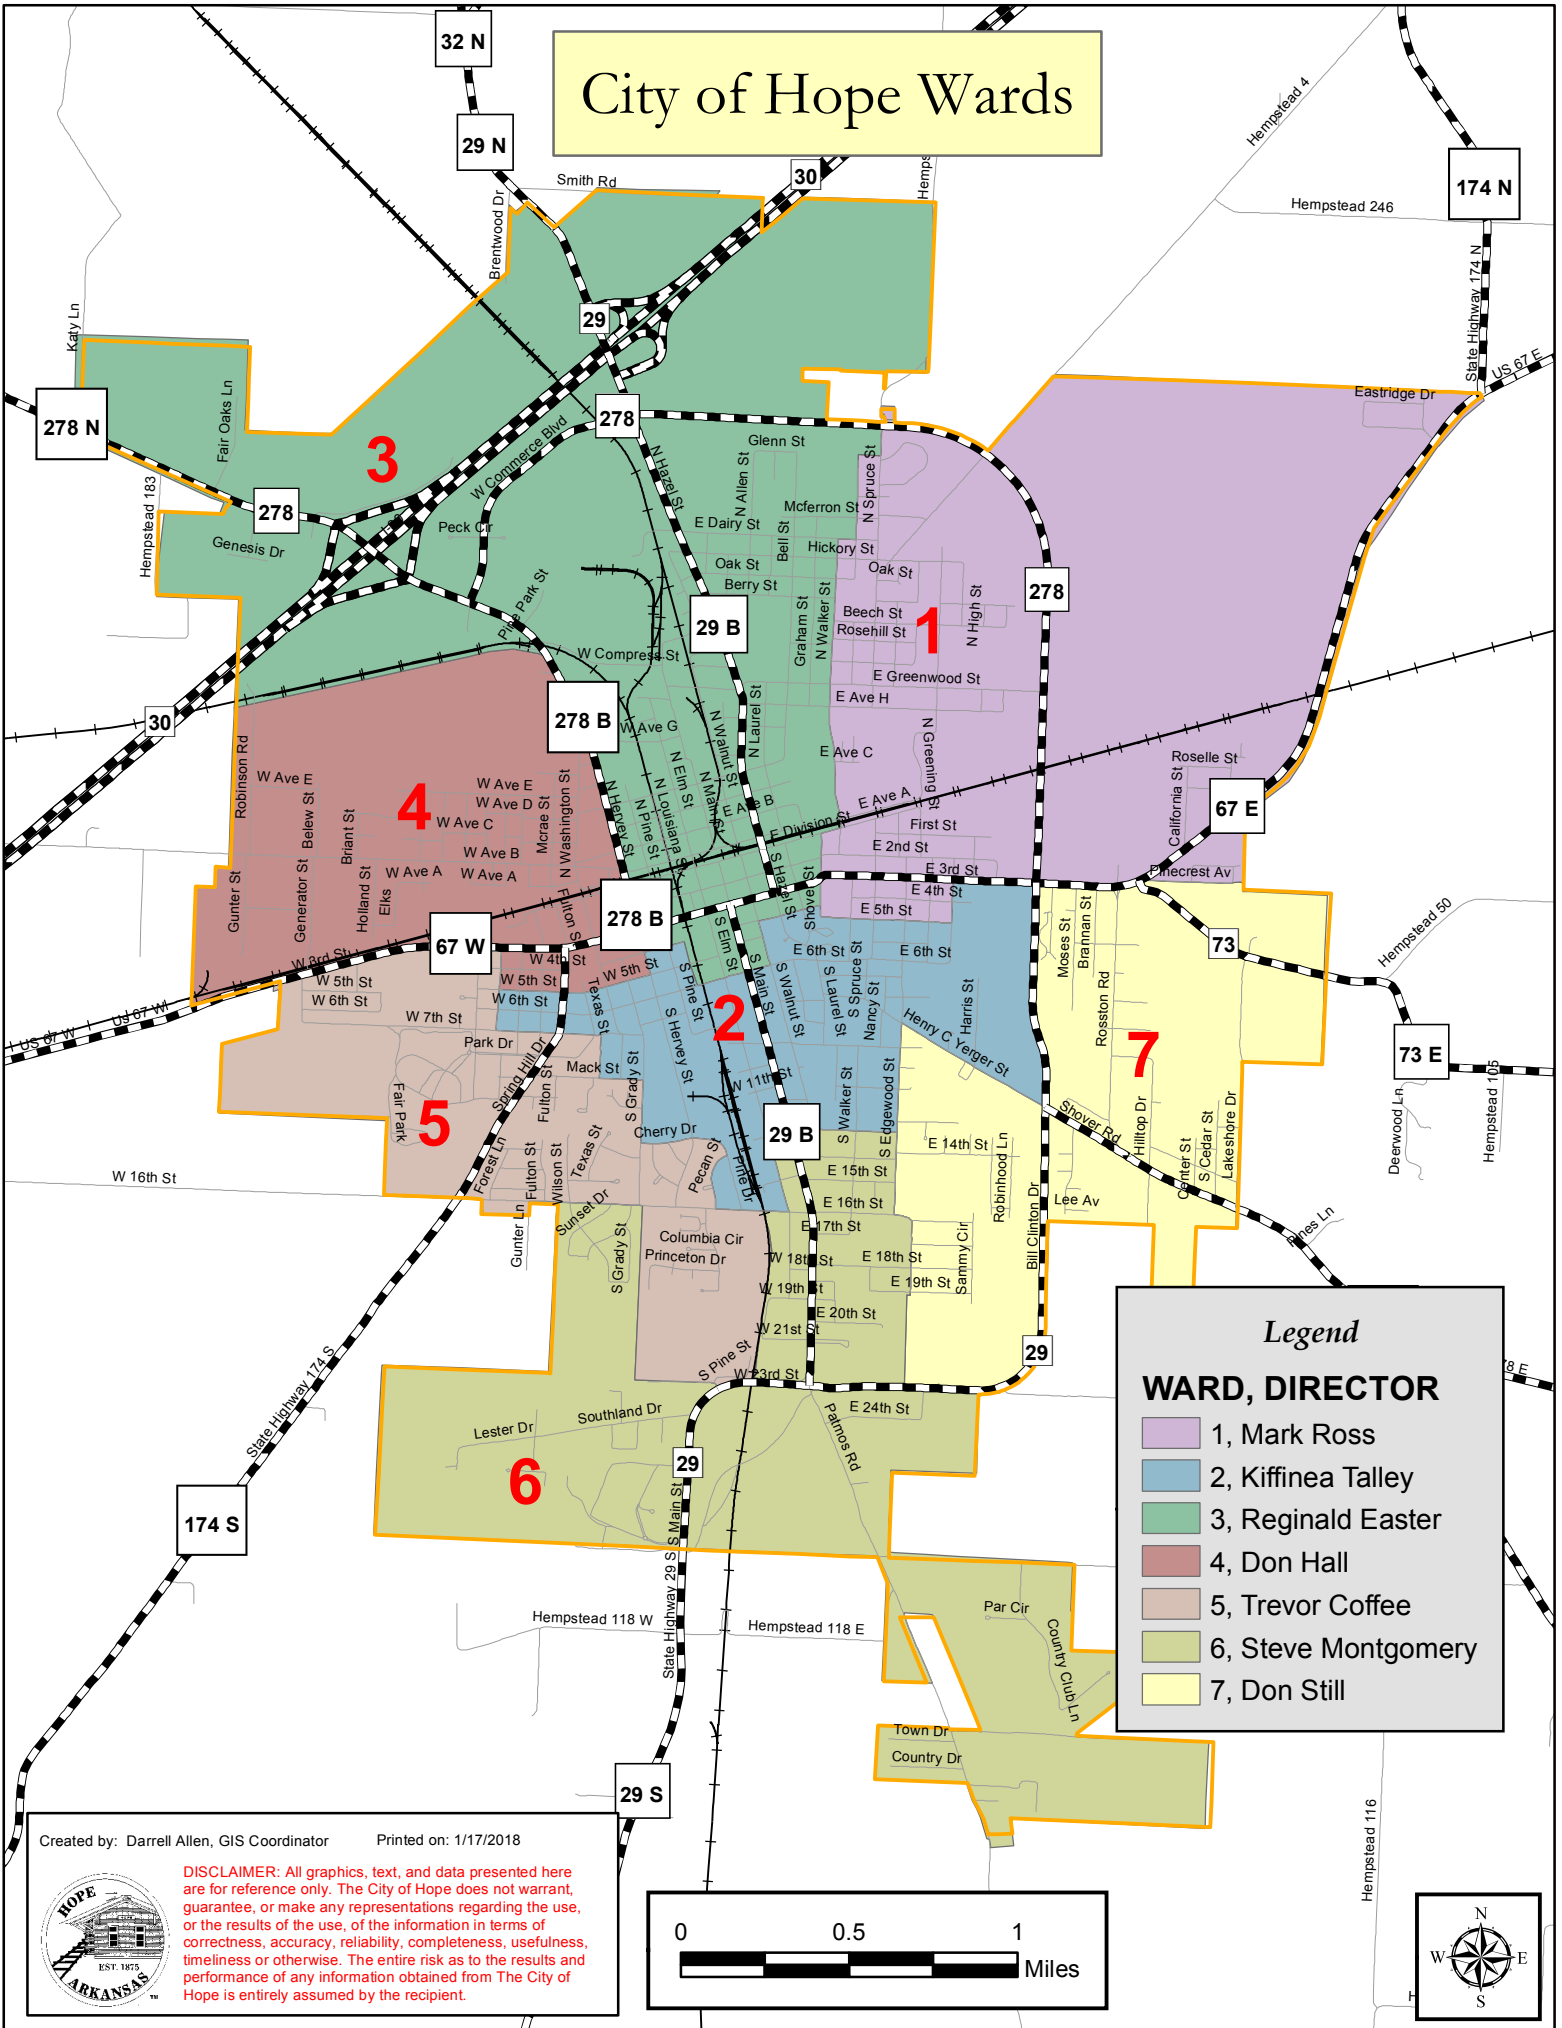

City of Hope Wards

Legend

WARD, DIRECTOR

- 1, Mark Ross
- 2, Kiffinea Talley
- 3, Reginald Easter
- 4, Don Hall
- 5, Trevor Coffee
- 6, Steve Montgomery
- 7, Don Still

Created by: Darrell Allen, GIS Coordinator Printed on: 1/17/2018

DISCLAIMER: All graphics, text, and data presented here are for reference only. The City of Hope does not warrant, guarantee, or make any representations regarding the use, or the results of the use, of the information in terms of correctness, accuracy, reliability, completeness, usefulness, timeliness or otherwise. The entire risk as to the results and performance of any information obtained from The City of Hope is entirely assumed by the recipient.