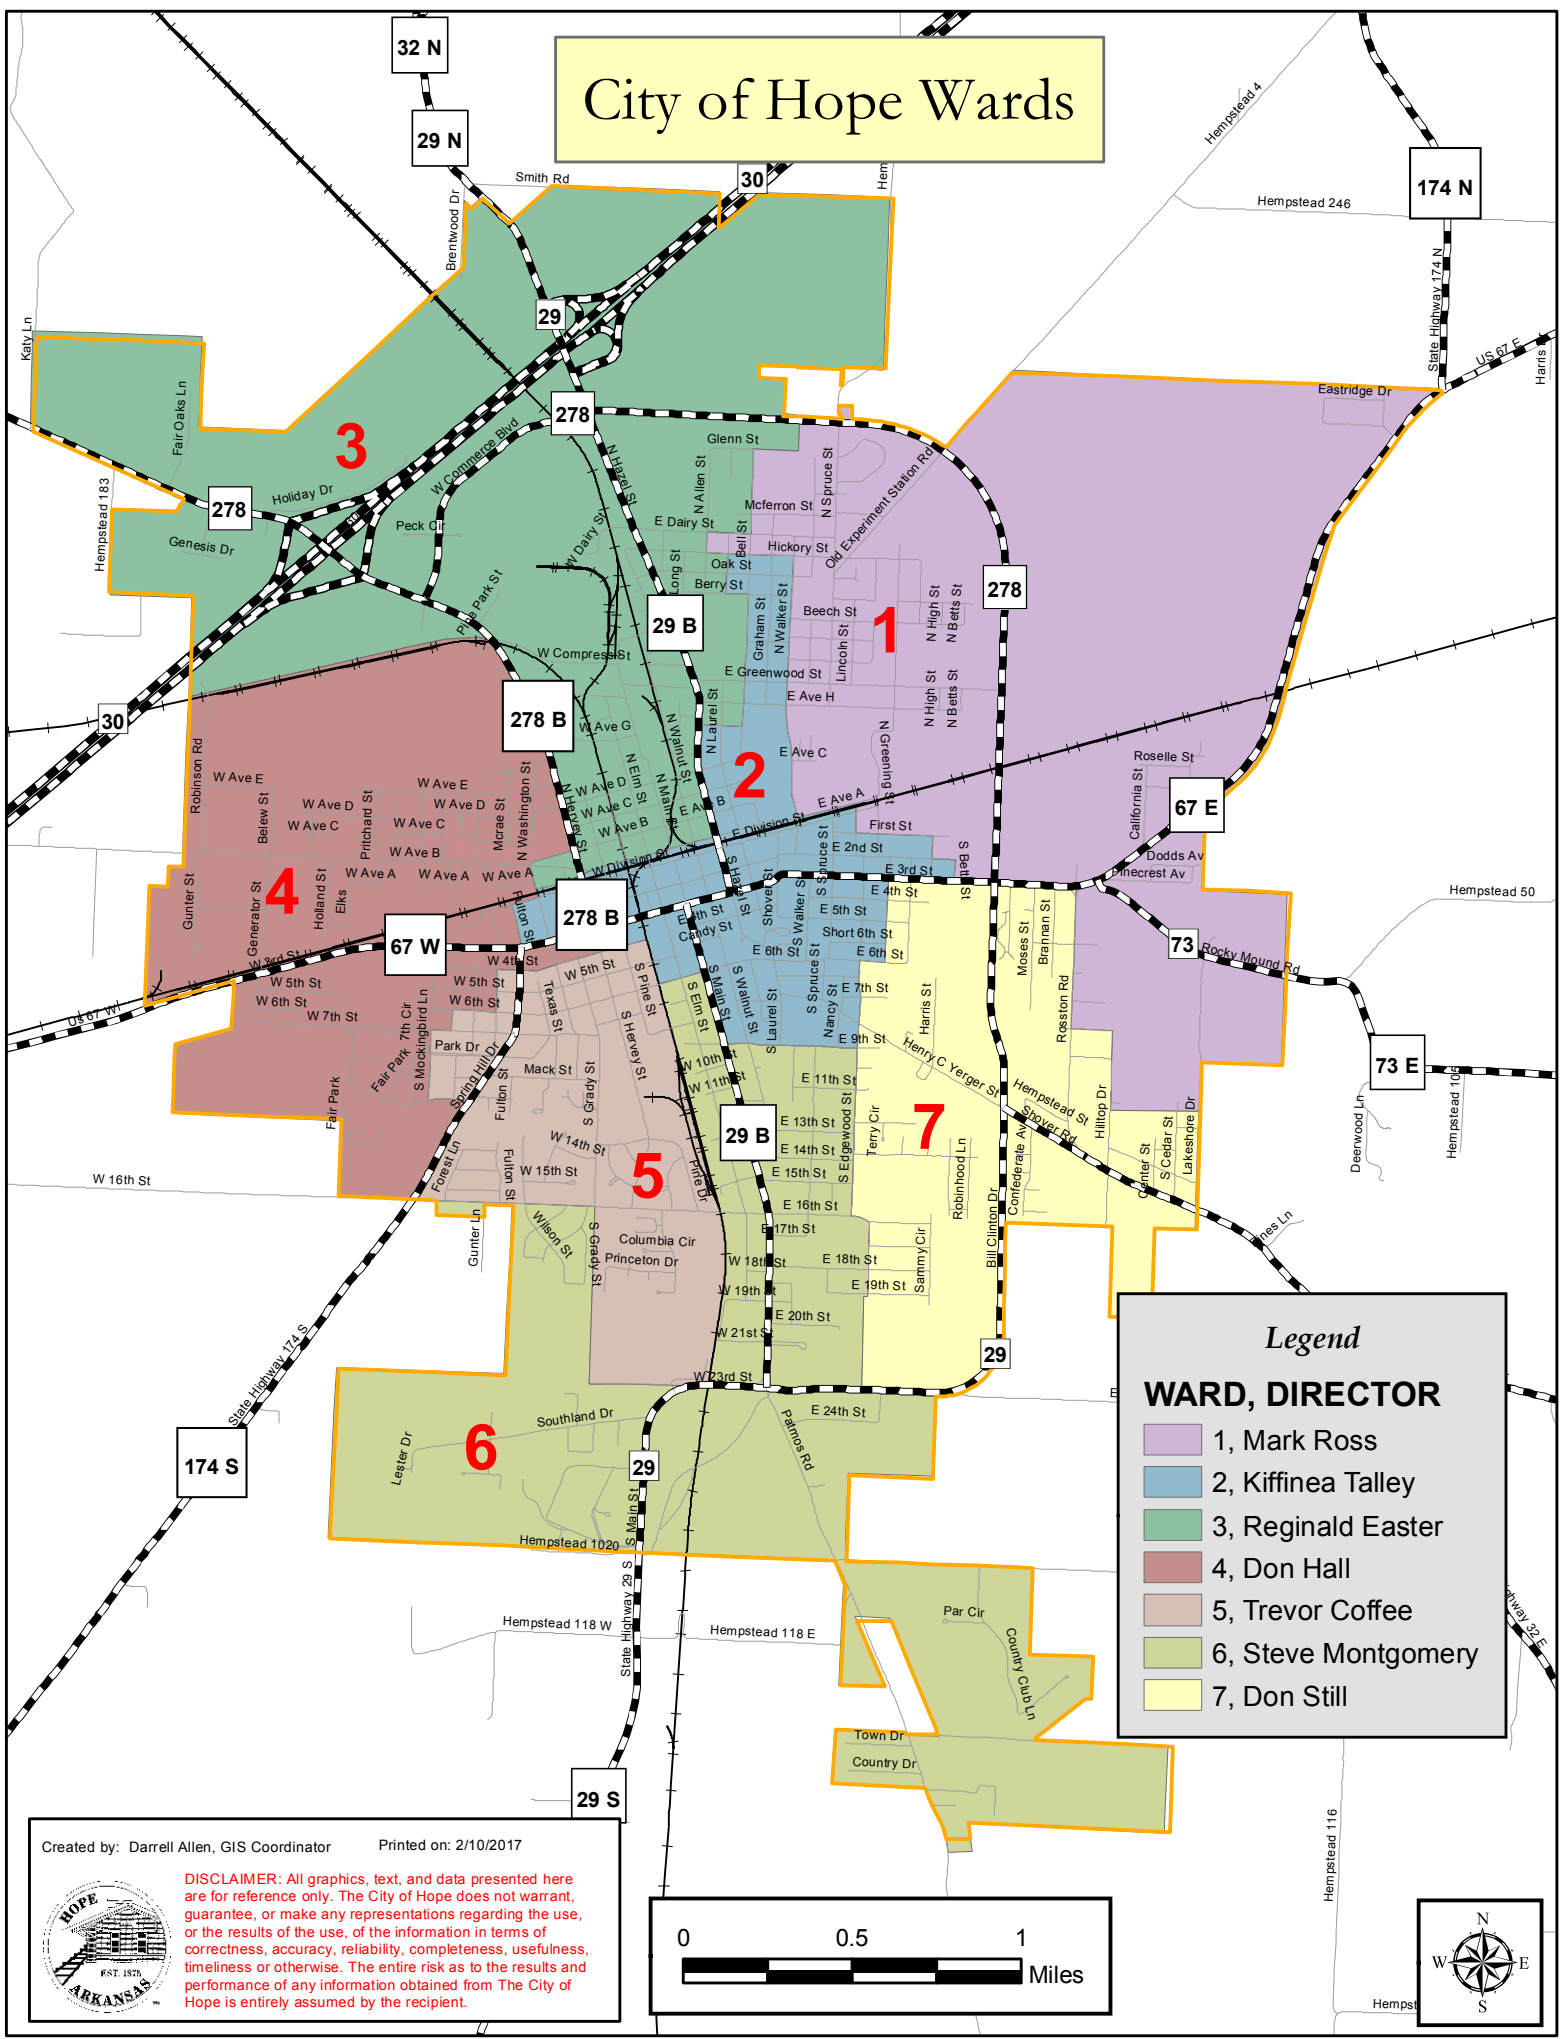

City of Hope Wards

Legend

WARD, DIRECTOR

- 1, Mark Ross
- 2, Kiffinea Talley
- 3, Reginald Easter
- 4, Don Hall
- 5, Trevor Coffee
- 6, Steve Montgomery
- 7, Don Still

Created by: Darrell Allen, GIS Coordinator Printed on: 2/10/2017

DISCLAIMER: All graphics, text, and data presented here are for reference only. The City of Hope does not warrant, guarantee, or make any representations regarding the use, or the results of the use, of the information in terms of correctness, accuracy, reliability, completeness, usefulness, timeliness or otherwise. The entire risk as to the results and performance of any information obtained from The City of Hope is entirely assumed by the recipient.