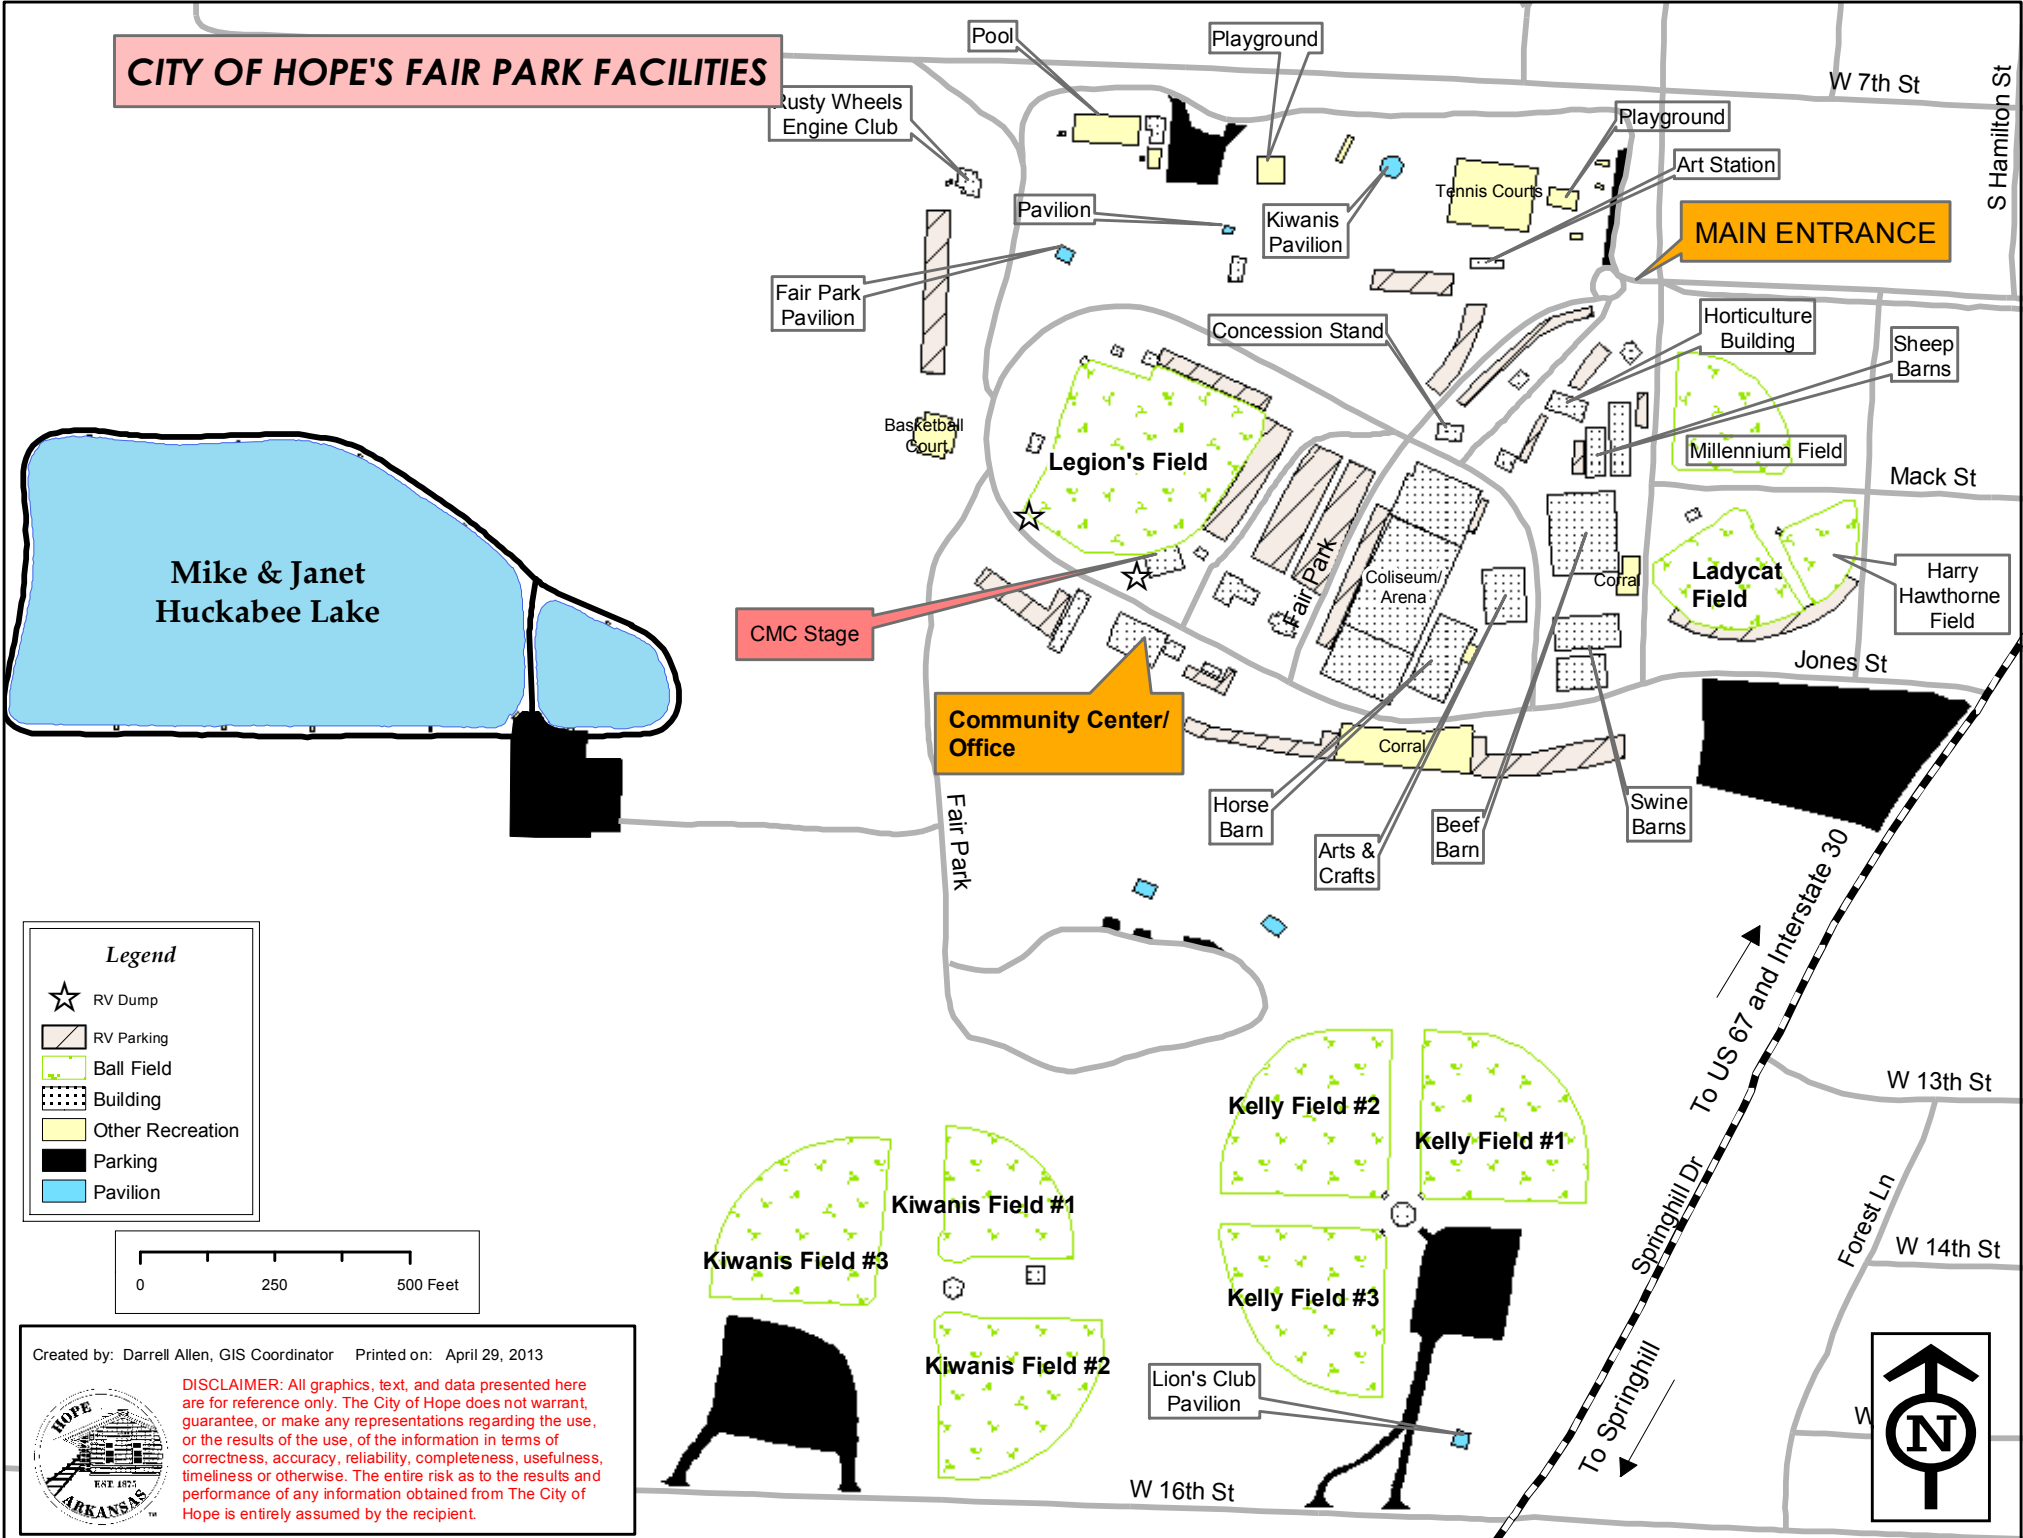

# CITY OF HOPE'S FAIR PARK FACILITIES

## Legend

- ☆ RV Dump
- ▨ RV Parking
- Ball Field
- ▤ Building
- Other Recreation
- Parking
- Pavilion

Created by: Darrell Allen, GIS Coordinator Printed on: April 29, 2013

**DISCLAIMER:** All graphics, text, and data presented here are for reference only. The City of Hope does not warrant, guarantee, or make any representations regarding the use, or the results of the use, of the information in terms of correctness, accuracy, reliability, completeness, usefulness, timeliness or otherwise. The entire risk as to the results and performance of any information obtained from The City of Hope is entirely assumed by the recipient.